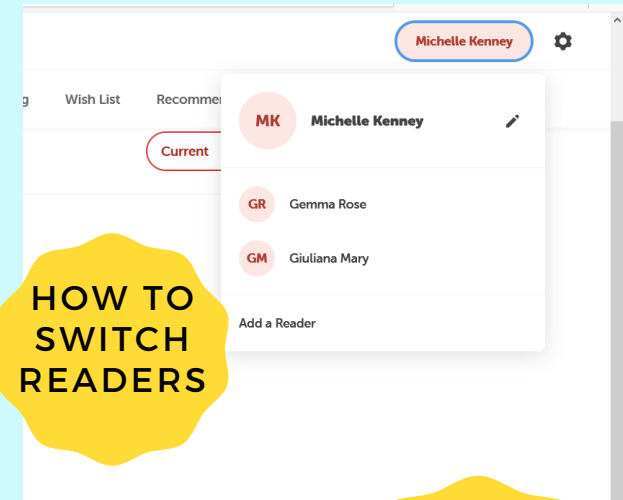

# HOW TO: FOR TEEN SUMMER READING CLUB

[VISIT: WWW.MIDDLECOUNTRY.BEANSTACK.COM](http://WWW.MIDDLECOUNTRY.BEANSTACK.COM)

LOG IN WITH YOUR EMAIL ADDRESS AND PASSWORD YOU USED IN PREVIOUS YEARS OR CREATE A NEW ACCOUNT (ONE ACCOUNT FOR THE WHOLE FAMILY!)

HOW TO SWITCH READERS

LOG IN YOUR READING

EVERY HOUR YOU READ YOU WILL BE ENTERED IN FOR THE RAFFLE DRAWING

ONCE YOU READ 6 HRS YOU HAVE COMPLETED THE CLUB!

YOU CAN EARN UP TO 6 VIRUTAL RAFFLES TICKETS TO BE ENTERED IN OUR DRAWING AT THE END OF THE SUMMER