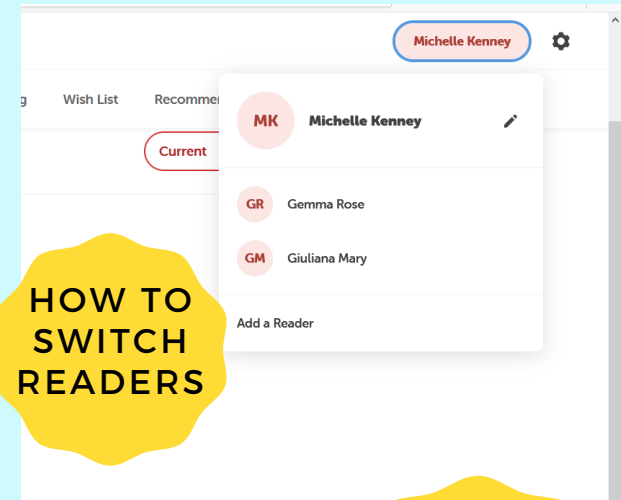

HOW TO: FOR KIDS SUMMER READING CLUB

[VISIT: WWW.MIDDLECOUNTRY.BEANSTACK.COM](http://WWW.MIDDLECOUNTRY.BEANSTACK.COM)

LOG IN WITH YOUR EMAIL ADDRESS AND PASSWORD YOU USED IN PREVIOUS YEARS OR CREATE A NEW ACCOUNT (ONE ACCOUNT FOR THE WHOLE FAMILY!)

HOW TO SWITCH READERS