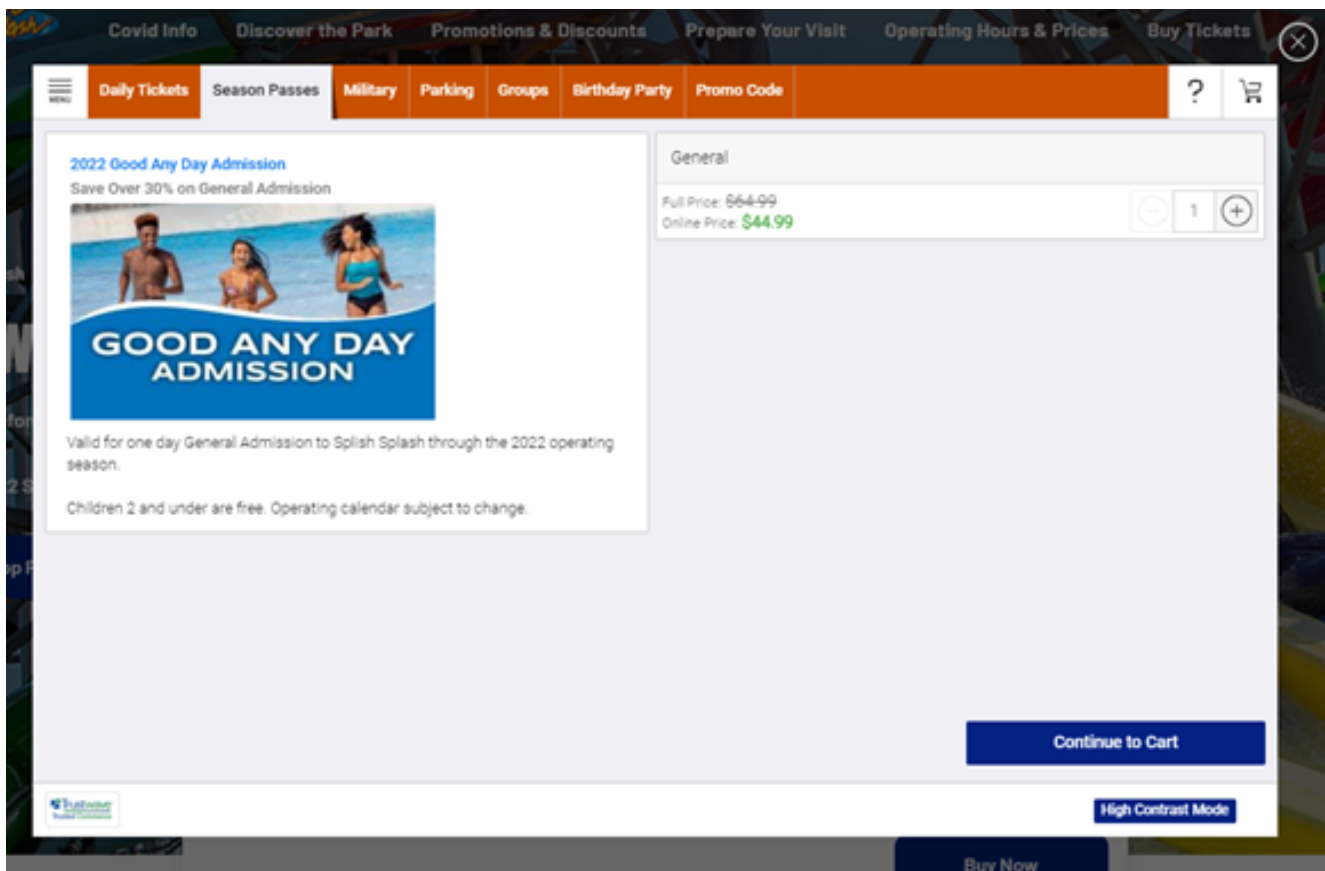

Instructions on how to use the Splish Splash promo code:

1. Go to www.splishspalsh.com
2. Scroll down to the middle (right under the picture) to white box
3. Click on the “Promo Code” tab
4. Click the blue box labeled “Enter Code”
 - a. A box will pop up, which you will be entering the Splish Splash store
 - b. A second tinier box should pop up that says “Enter Promo Code” with the options to Submit a code or cancel
5. Enter Promo Code then submit
6. It should look like this next

7. Click Continue to cart and check out
8. Before you will be able to click on “Checkout with Card,” you must select

You are purchasing tickets valid at Splish Splash, Calverton, New York, USA.
For your own protection, you may be asked for valid ID when you redeem your voucher.